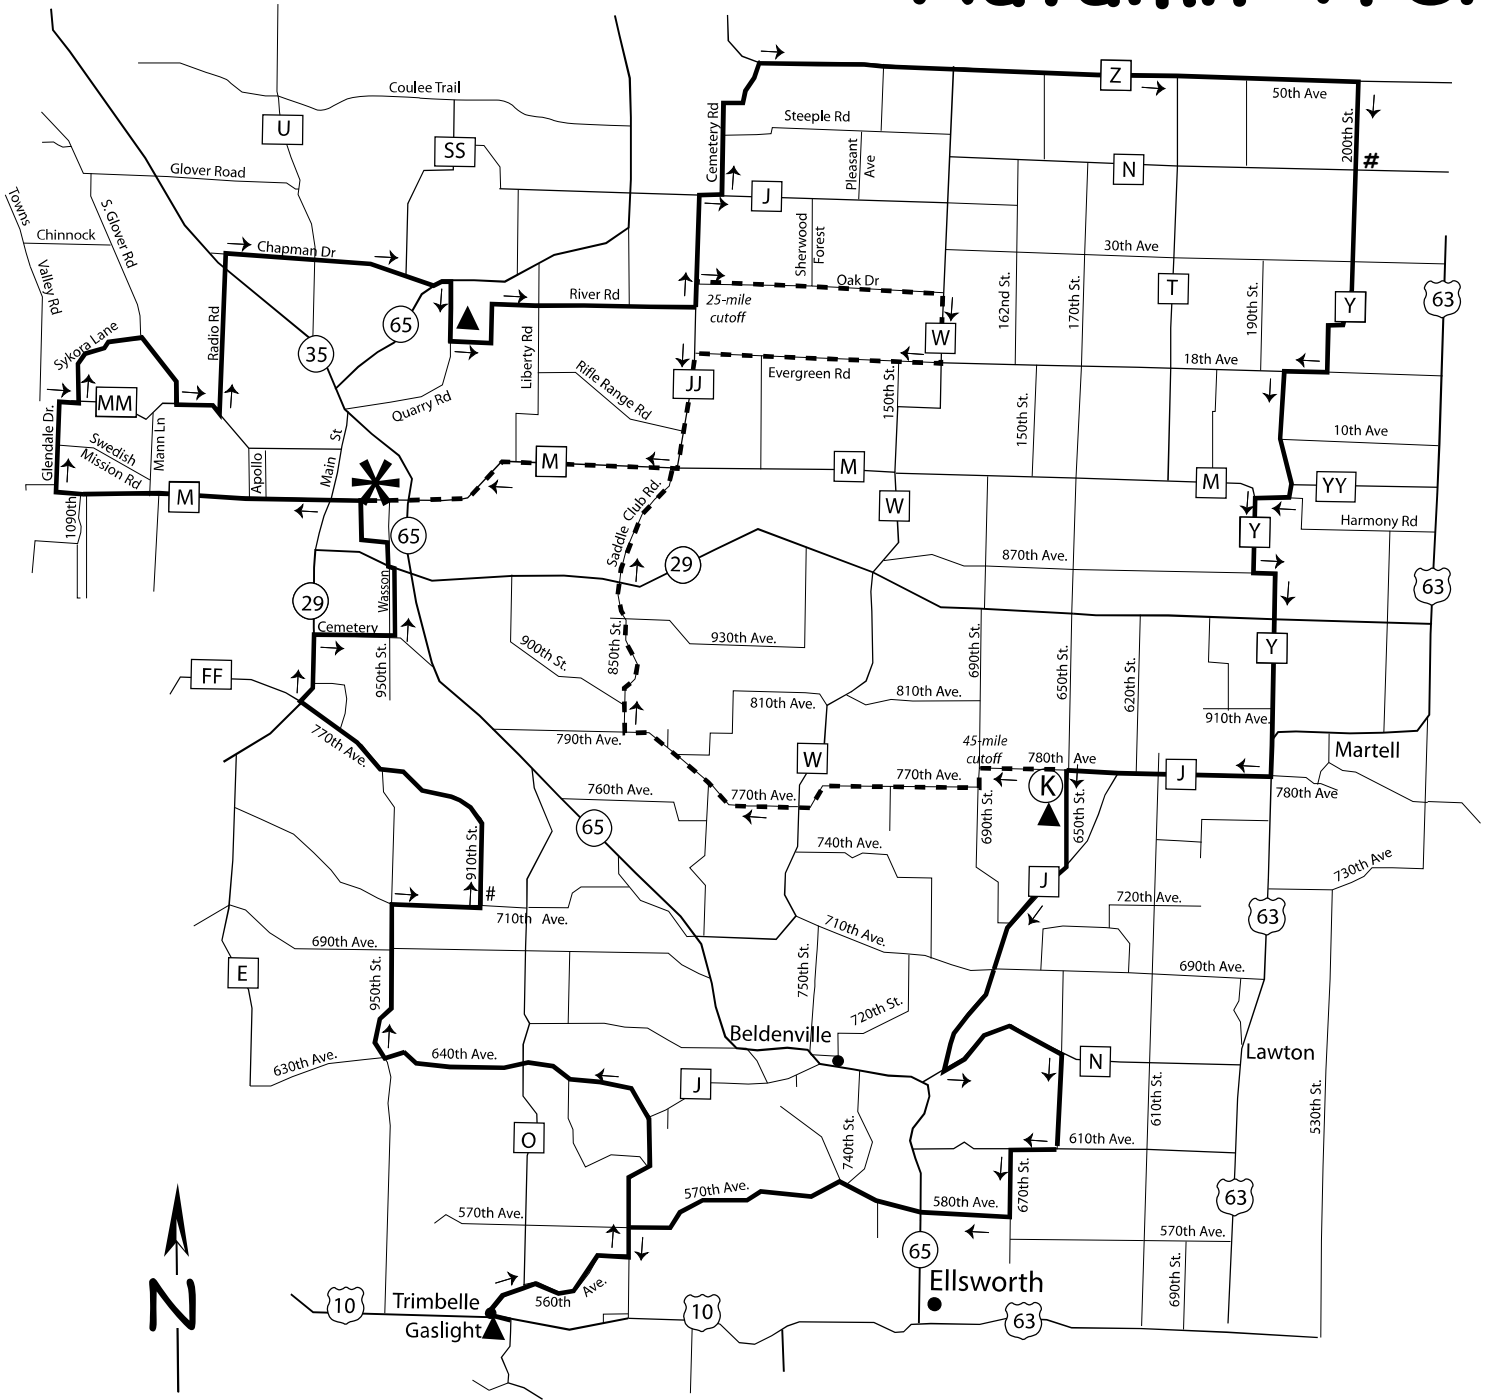

# 2017 Autumn Trek

- ↑ Direction of Route
- (K) Circle K Apple Orchard
- ▲ Rest Stop # Water Stop
- \* START: Hoffman Park

## 65-mile Ridge Rider Challenge